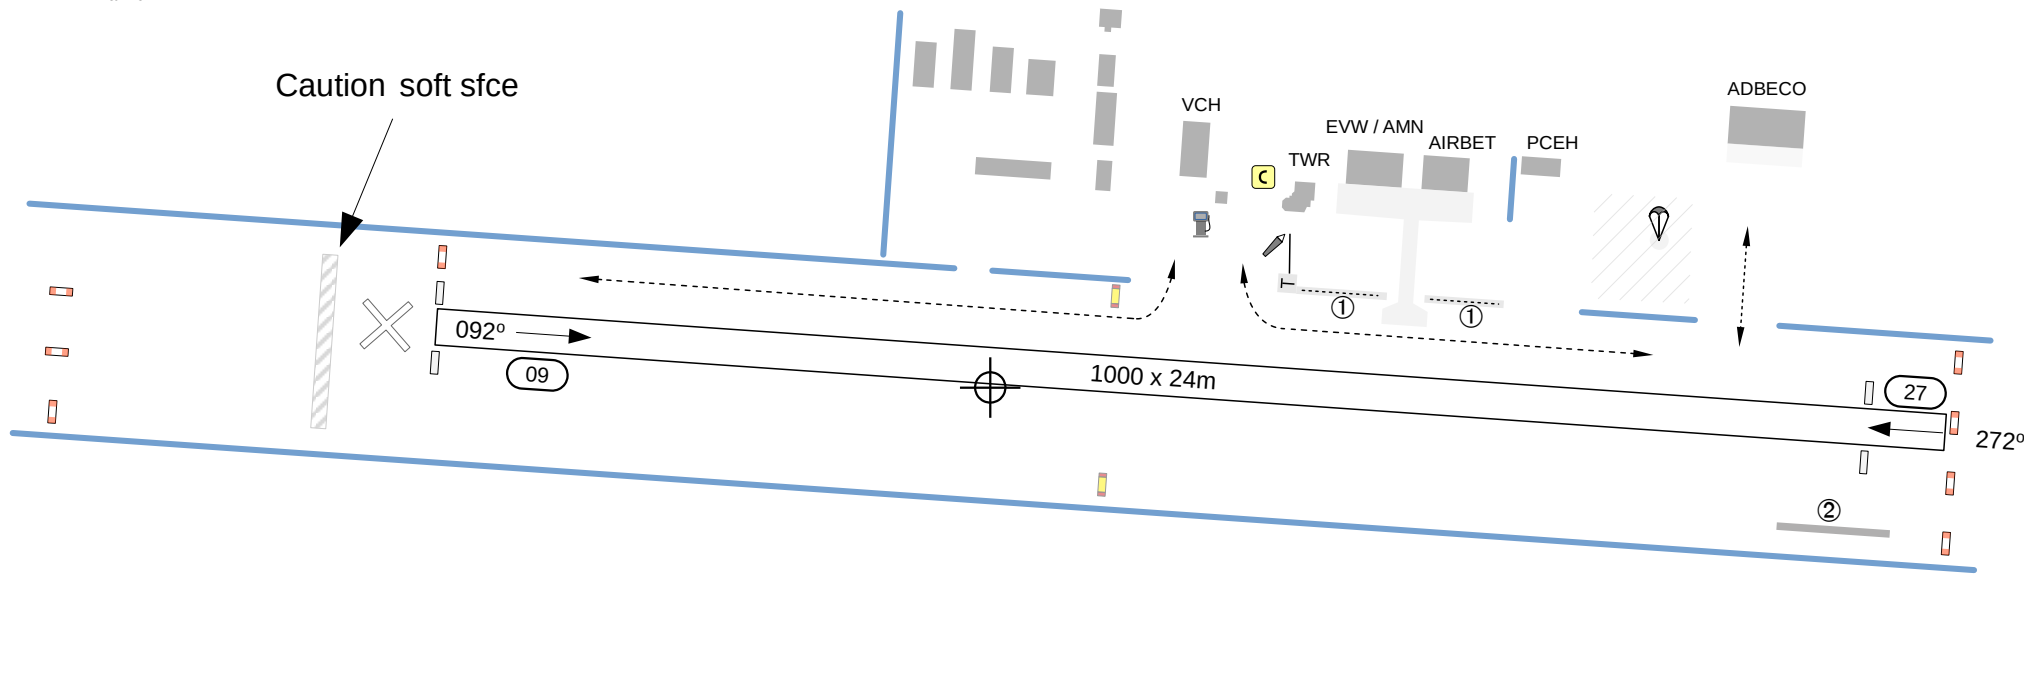

INFO EHHO

AD info: "Hoogeveen Radio" 127.355

AD elev. 40 ft

Change: Declared distances

**Declared distances:**

Rwy	TORA	TODA	ASDA	LDA
09	1000	1220	1000	1000
27	1000	1280	1000	970 (DTBR 30m)

**Legend:**

- Parachute ldg area
- Fueling station
- Signal Area
- Windsock
- Ldg Thr marker (white)
- AD edge marker
- Approx midfield pos.
- Recommended taxi routing
- Ditch
- Aircraft tie down area
- Glider platform

**General:**

Rwy: 094° / 274° T Grass  
 RFF: Cat. 1  
 Fuel avail:  
 Avgas 100LL, Mogas 98 E0, Jet-A1

**Caution:**

Glider activity South of runway.  
 Gras cutting will take place at irregular times.  
 Do not proceed beyond red/white markers due to soft surface.