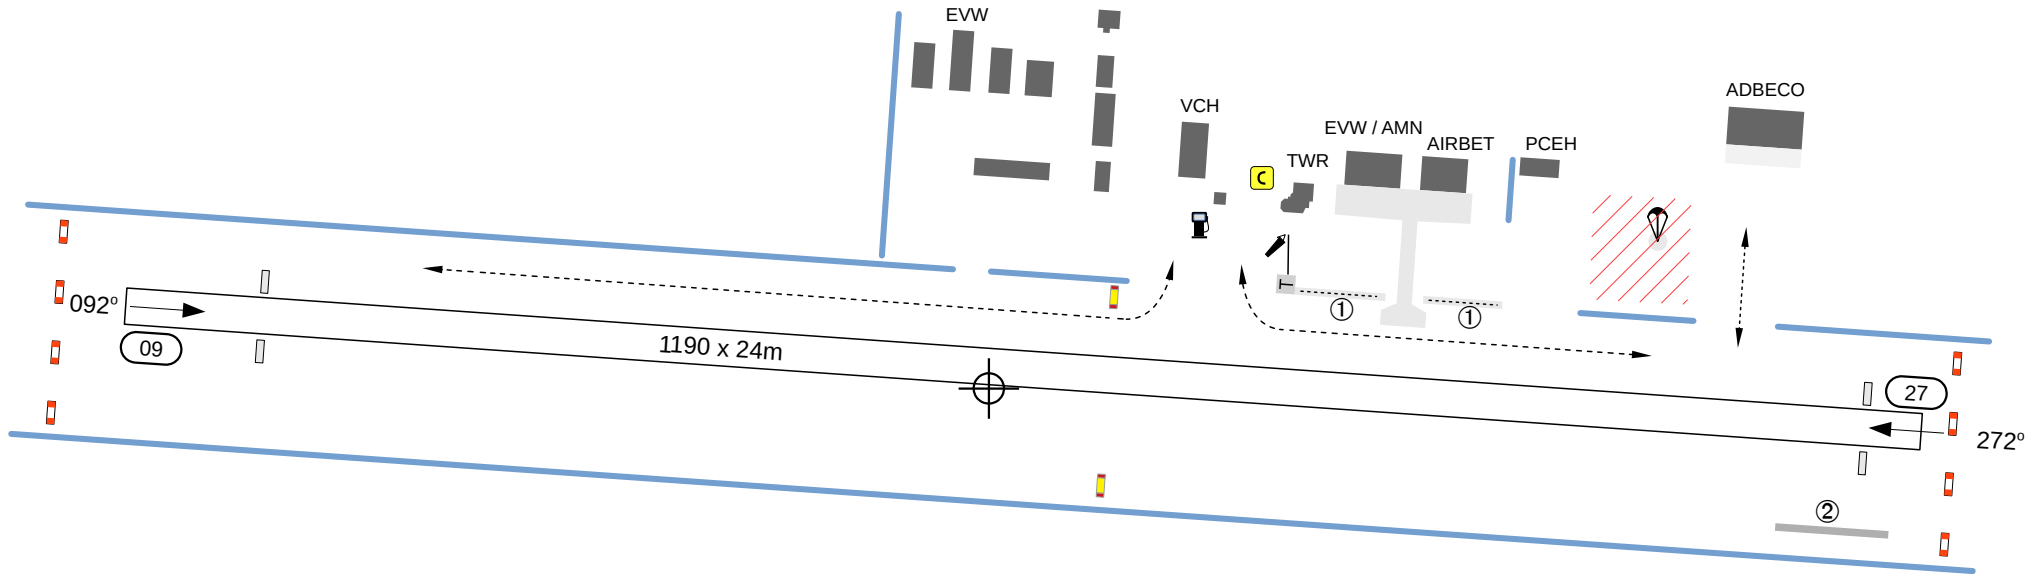

EHHO AD INFO

AD info: "Hoogeveen Radio" 127.355

AD elev. 40 ft

Change: Several

Declared distances:

Rwy	TORA	TODA	ASDA	LDA
09	1190	1410	1190	1100 (DTHR 90m)
27	1190	1280	1190	1160 (DTHR 30m)

Legend:		
	Parachute ldg area	
	Fueling station	
	Signal Area	
	Windsock	
	Ldg Thr marker (white)	
	AD edge marker	
	Approx midfield pos.	
	Recommended taxi routing	
	Aircraft tie down area	
	Glider platform	

General:

Rwy: 094° / 274° T Grass
 RFF: Cat. 1
 Fuel avail:
 Avgas 100LL, Mogas 98 E0, Jet-A1

Caution:

Glider activity South of runway.
 Gras cutting will take place at irregular times.
 Do not proceed beyond red/white markers due to soft surface.