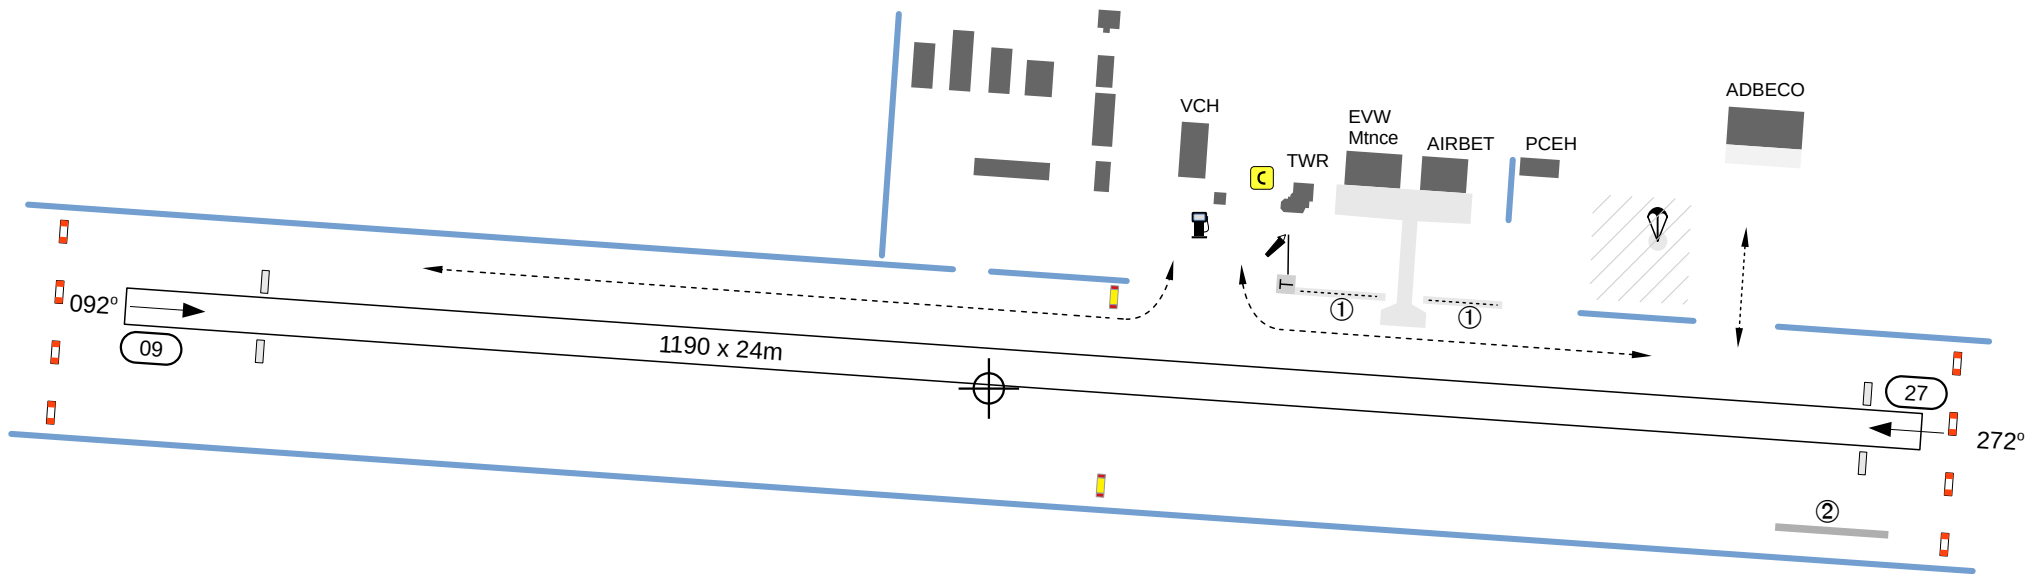

AOM EHHO

AD info: "Hoogeveen Radio" 127.355

AD elev. 40 ft

Change: EVW Maintenance

Declared distances:

Rwy	TORA	TODA	ASDA	LDA
09	1190	1410	1190	1100 (DTHR 90m)
27	1190	1280	1190	1160 (DTHR 30m)

Legend:

- Parachute ldg area
- Fueling station
- Signal Area
- Windsock
- Ldg Thr marker (white)
- AD edge marker
- Approx midfield pos.
- Recommended taxi routing
- Ditch
- Aircraft tie down area
- Glider platform

General:

Rwy: 094° / 274° T Grass
 RFF: Cat. 2
 Fuel avail:
 Avgas 100LL, Mogas 98 E0, Jet-A1

Caution:

Glider activity South of runway.
 Gras cutting will take place at irregular times.
 Do not proceed beyond red/white markers due to soft surface.